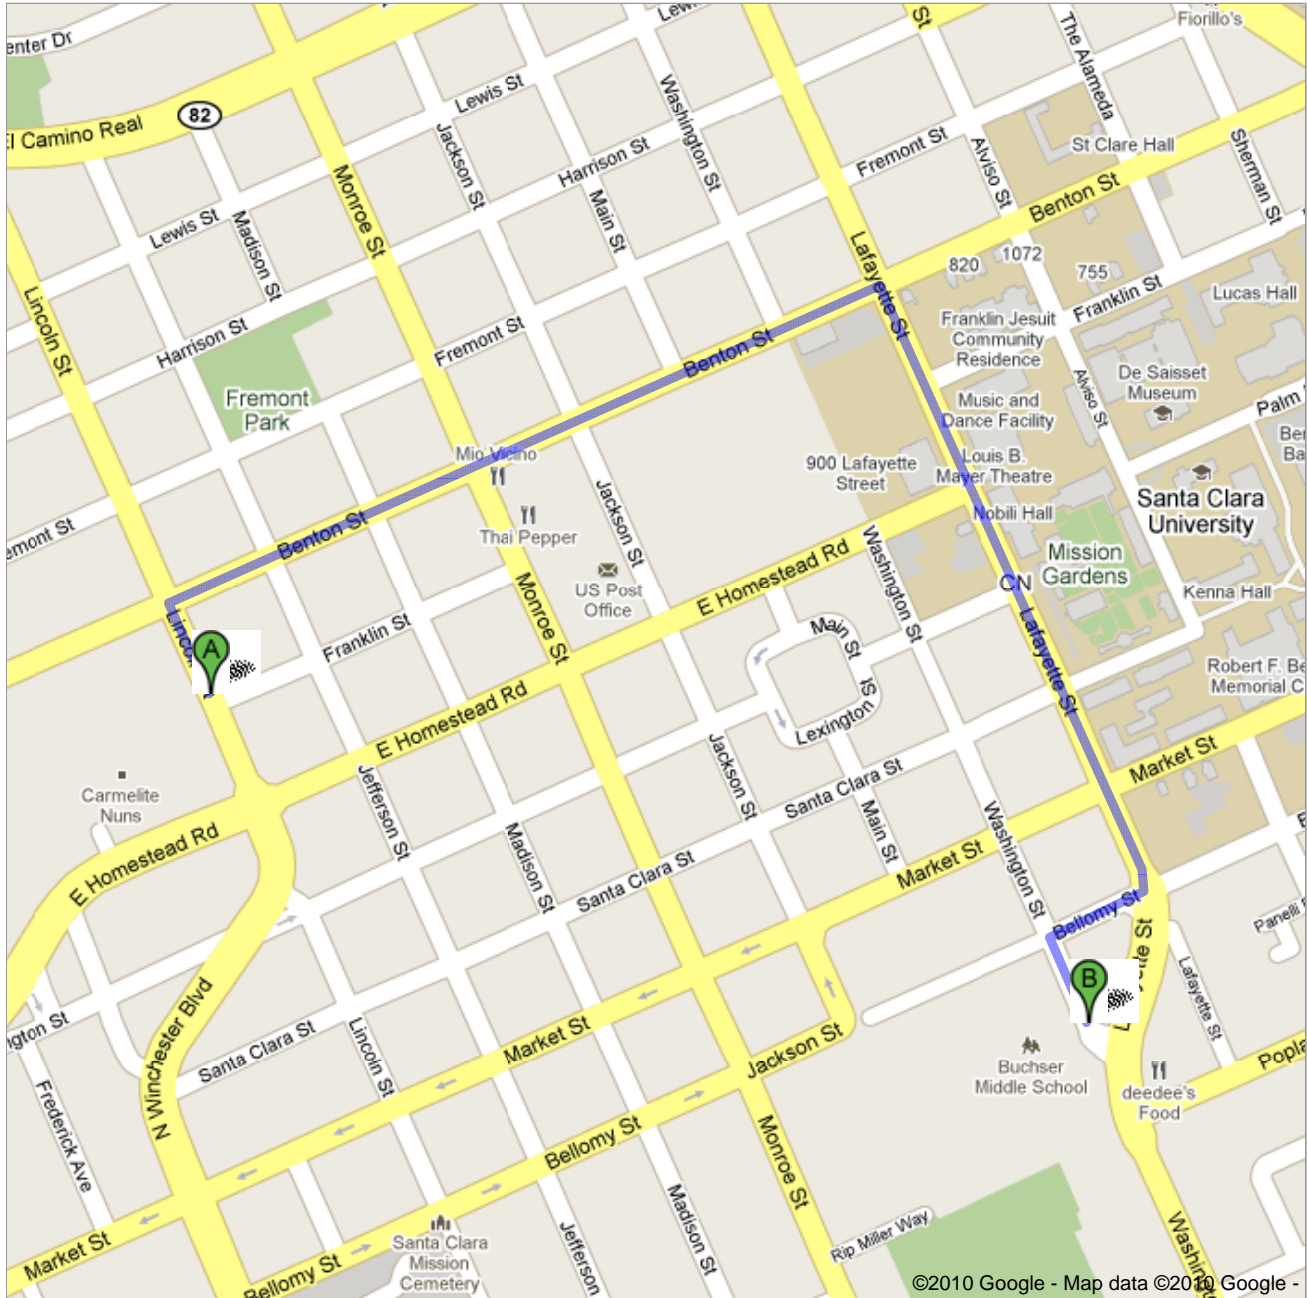

Directions to 445 Washington St, Santa Clara,  
CA 95050  
1.1 mi – about 4 mins

**Save trees. Go green!**  
Download Google Maps on your phone at [google.com/gmm](http://google.com/gmm)

 1000 Lincoln St, Santa Clara, CA 95050

---

1. Head **northwest** on **Lincoln St** toward **Benton St** go 331 ft  
total 331 ft

 2. Take the 1st **right** onto **Benton St** go 0.5 mi  
total 0.6 mi  
About 2 mins

 3. Turn **right** at **Lafayette St** go 0.4 mi  
total 1.0 mi  
About 2 mins

 4. Turn **right** at **Bellomy St** go 348 ft  
total 1.0 mi

 5. Take the 2nd **left** onto **Washington St** go 315 ft  
total 1.1 mi  
Destination will be on the left

 445 Washington St, Santa Clara, CA 95050

---

These directions are for planning purposes only. You may find that construction projects, traffic, weather, or other events may cause conditions to differ from the map results, and you should plan your route accordingly. You must obey all signs or notices regarding your route.